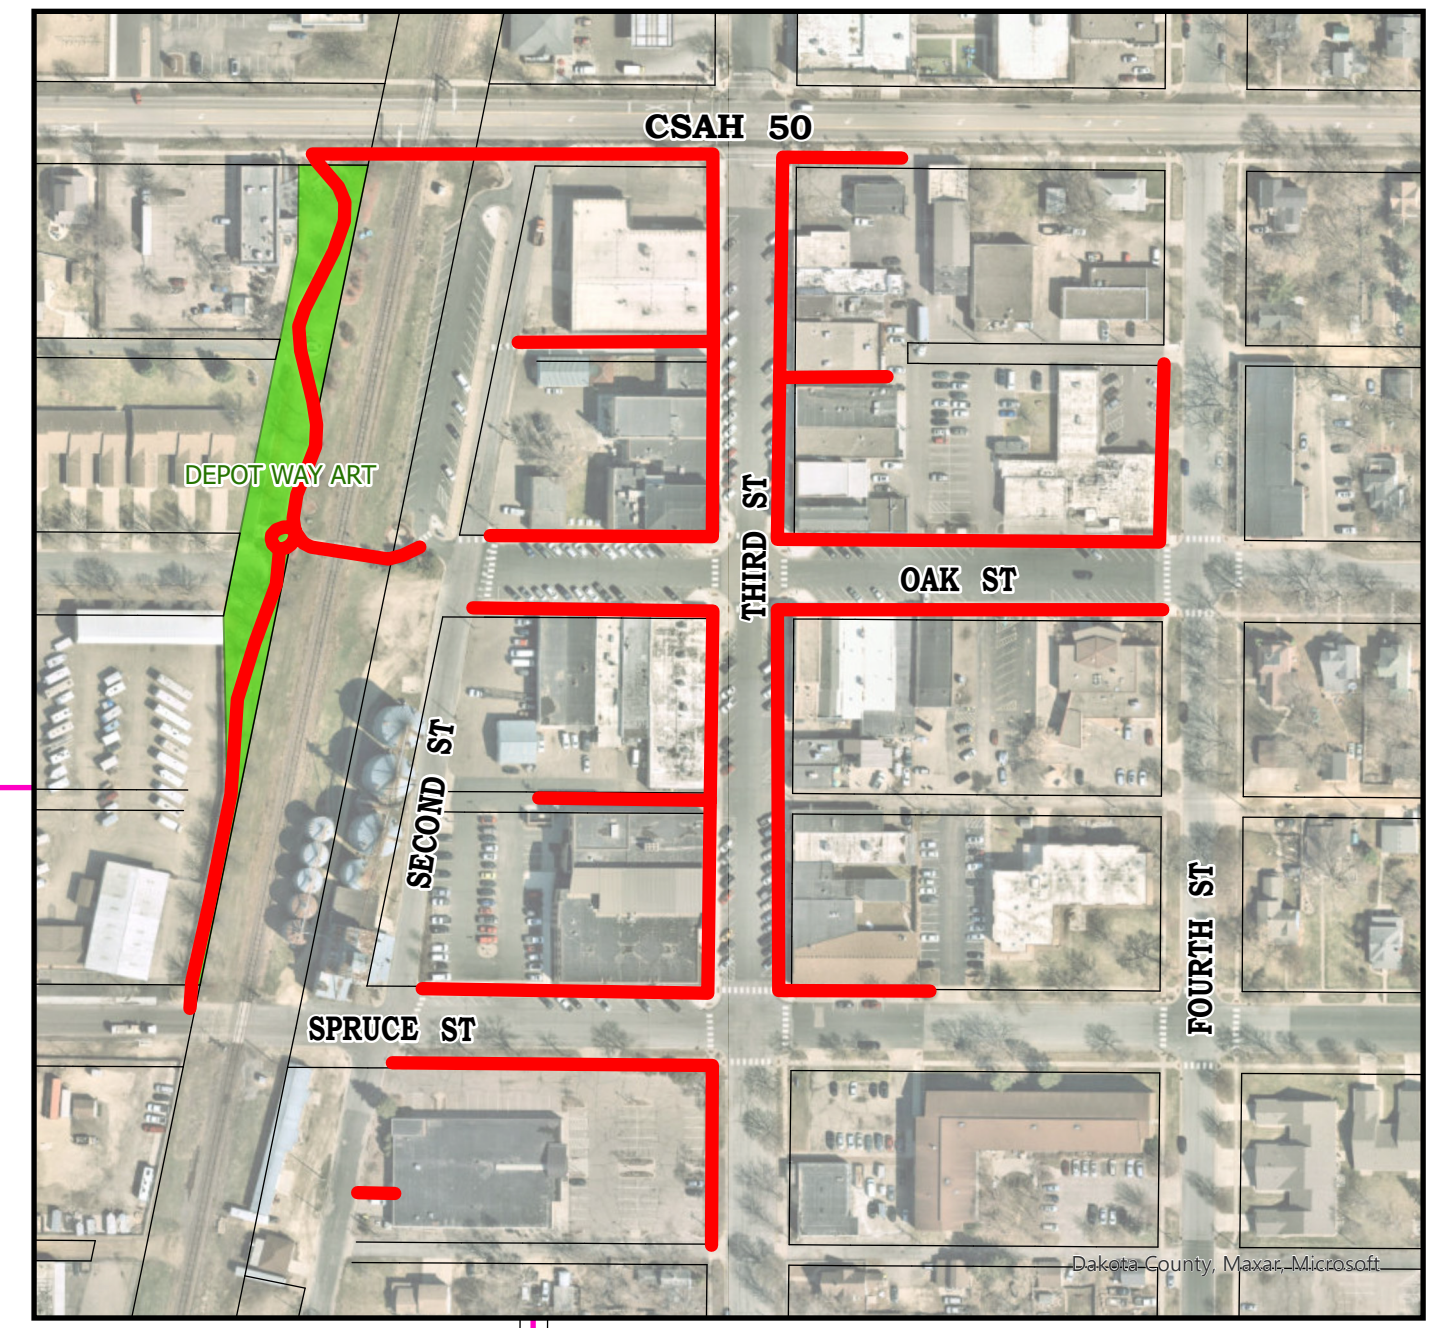

Downtown Snow Removal

**Trail and Sidewalk
Snow Removal
City of Farmington**

Trail Snow Removal Priority

- High - Downtown Sidewalks, 195th St Trail & Trails Leading to Schools and/or Bus Stops
- Medium - Outdoor Rinks
- Low - Other Trail Loops
- Parks

0 0.25 0.5 1 Miles

MAP CURRENT AS OF 1/12/2024