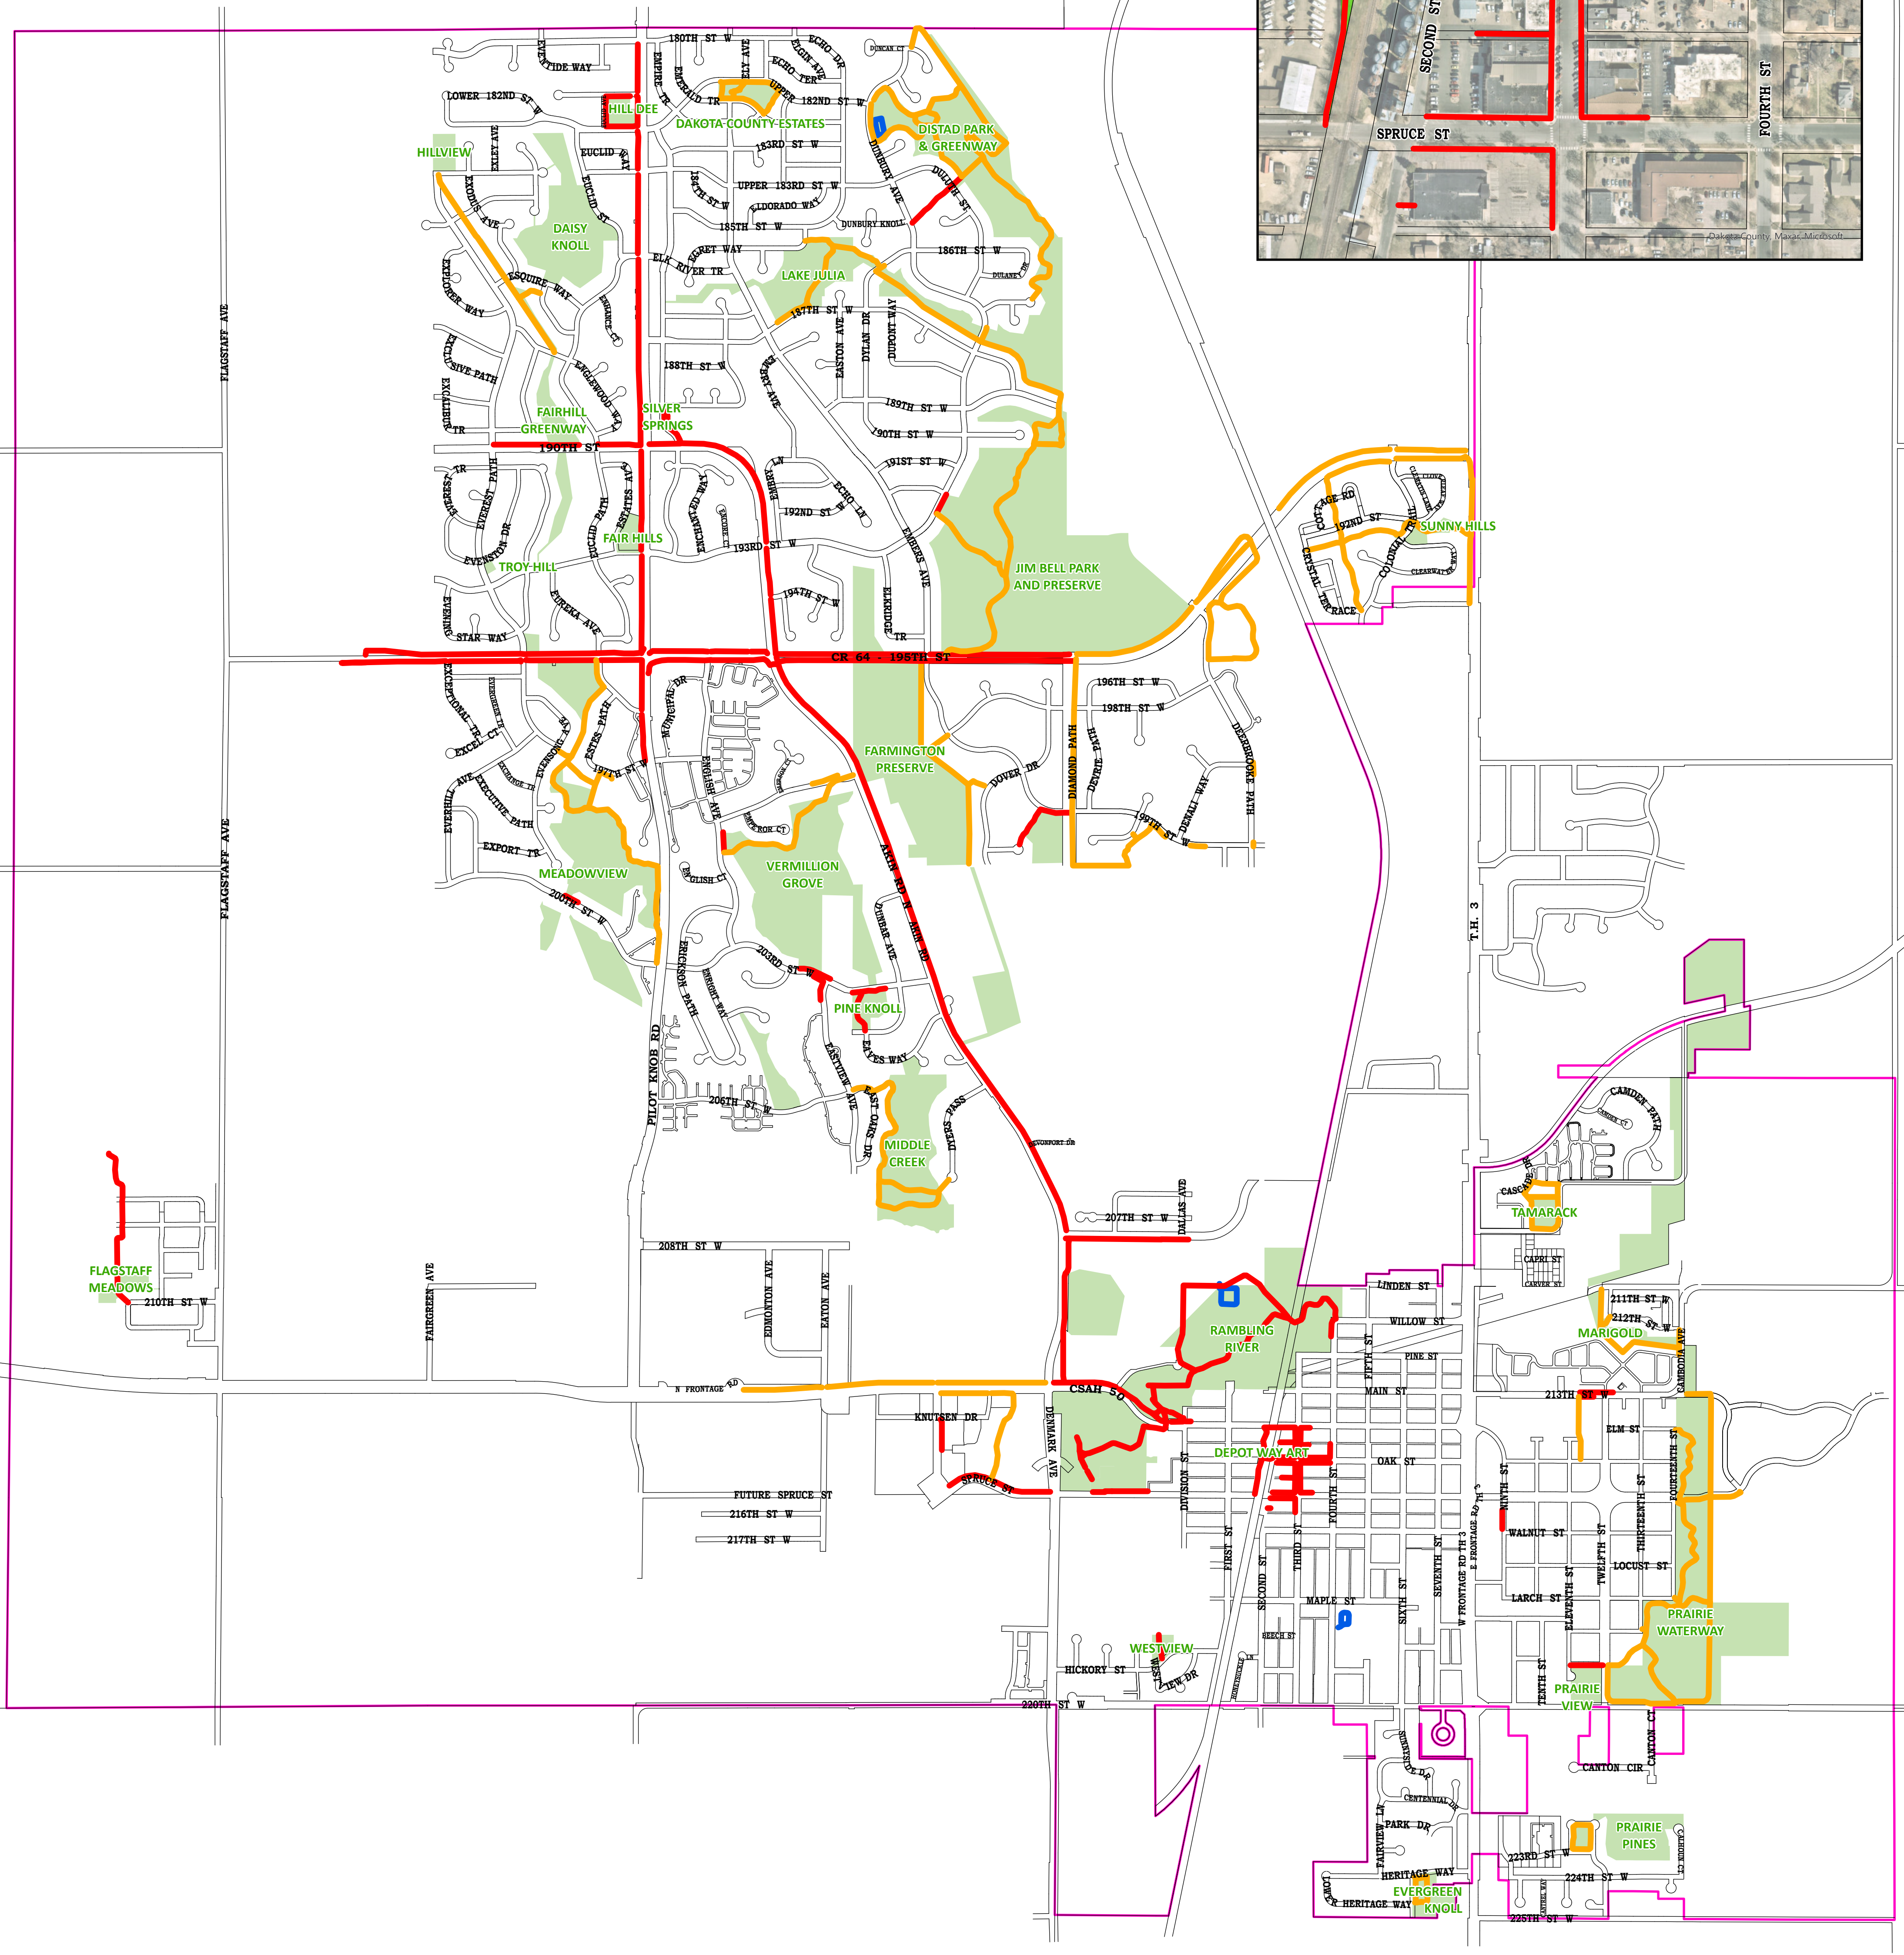

Downtown Snow Removal

**Trail and Sidewalk
Snow Removal
City of Farmington**

Trail Snow Removal Priority

- High - Downtown Sidewalks, 195th St Trail & Trails Leading to Schools and/or Bus Stops
- Medium - Outdoor Rinks
- Low - Other Trail Loops
- Parks

0 0.25 0.5 1 Miles

MAP CURRENT AS OF 1/12/2024